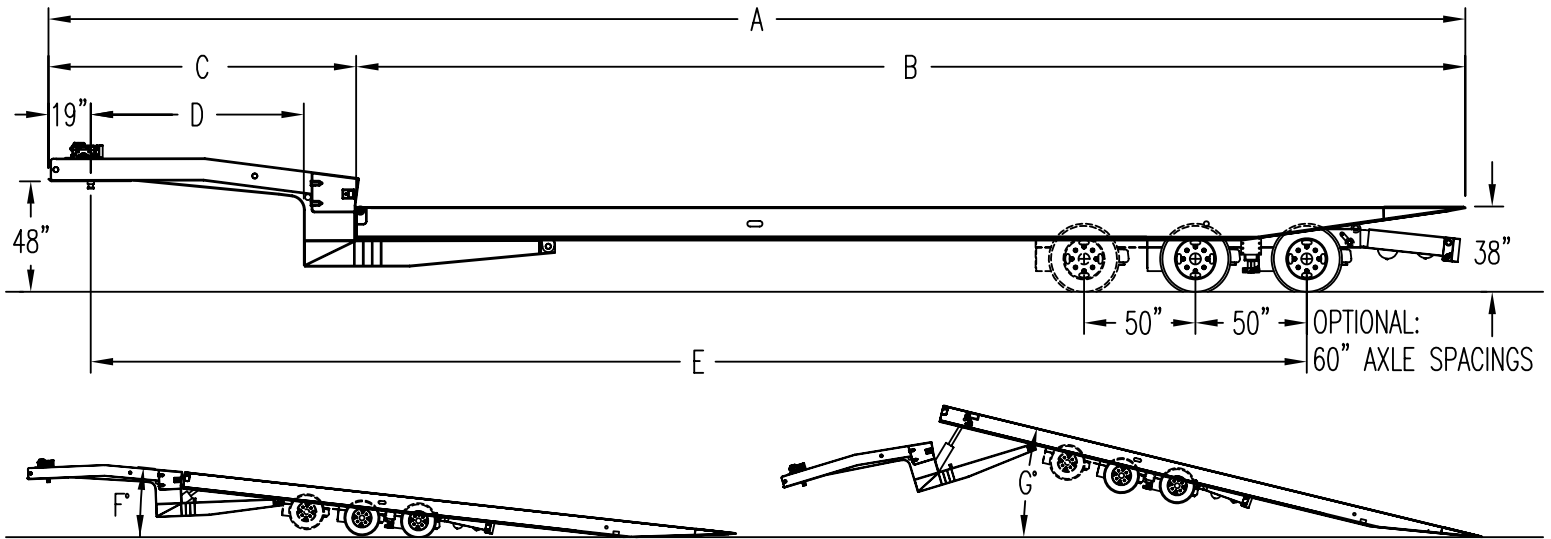

TRAVELING AXLE SERIES

3548TA / 3553TA
5048TA / 5053TA

TA SERIES

Heavy-duty planetary winch, standard with Talbert, is operated by a wireless remote control, delivering maximum pulling power.

Solid steel I-beams on 9-inch centers provide the framework for the rugged Talbert TA Series.

Tie-down chain slots, located on the center and perimeter of deck, secure loads of varying dimensions, allowing for quick and easy transport.

TA SERIES

- T-1 & 80k, Beam Construction
- 15,000 lb. Planetary Winch With Cable And Shackle - (20,000 lb. Optional)
- Wet Line Operation Standard (Gas Power Pack Optional)
- Lockable Tool Box In Gooseneck, Curb Side
- Two Speed Landing Gear
- 8 ft. 6 in. Wide
- 4 in. I-Beam Cross Members On 9 in. Centers
- 1-1/2 in. Apitong Flooring
- Tie Down Slots On Sides And Center
- Two Function Wireless Remote For Winch Operation
- 12-1/4 in. x 7-1/2 in. - 2S1M ABS Air Brakes
- Hub Piloted Steel Disc Wheels
- Tires: 235/75R17.5 (H)
- Air Ride Suspension
- Triple Reinforced Approach Plate
- 7 Way Plug With L.E.D. Lights
- Talbert Red Or Black Paint

Various Options Available Upon Request. Specifications Subject To Change Without Notice.

	3548TA	5048TA	3553TA	5053TA
A = O/A Length	48 ft. 0 in.	48 ft. 0 in.	53 ft. 0 in.	53 ft. 0 in.
B = Lower Deck	37 ft. 4 in.	37 ft. 4 in.	41 ft. 6 in.	41 ft. 6 in.
C = Upper Deck	10 ft. 8 in.	10 ft. 8 in.	11 ft. 6 in.	11 ft. 6 in.
D = Swing Radius	86 in.	86 in.	96 in.	96 in.
E = Axle Setting	40 ft. 6 in.	40 ft. 6 in.	45 ft. 6 in.	45 ft. 6 in.
F = Load Angle	7 Degrees	8 Degrees	6 Degrees	6 Degrees
G = Dump Angle	15 Degrees	15 Degrees	14 Degrees	14 Degrees
No. of Axles	2	3	2	3
Capacity	70K Dist/50K In 10 ft.	100K Dist/80K In 10 ft.	70K Dist/50K In 10 ft.	100K Dist/80K In 10 ft.
Estimated Weight	18,420 lbs.	21,080 lbs.	19,480 lbs.	22,140 lbs.