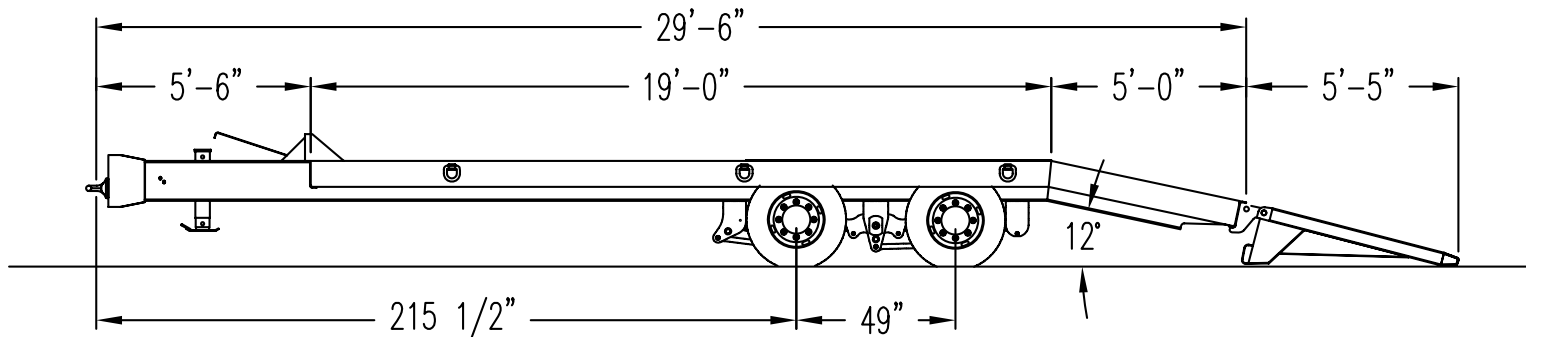

AUSTIN CARRY-ALL TAG-A-LONG SERIES

 **Talbert**®
SINCE 1938

AC-10 / AC-20

**AC-10
AC-20**

Pierced I-beam cross members are built on a rock-solid foundation on Talbert Tags and Tilts.

Apitong flooring – proven performance and durability ensures a solid base for any load.

Self-cleaning or optional wood-filled ramps; choose the ramp that's right for your load!

AC-10

- 20,000 lb. Capacity
- Adjustable 3 in. Pintle Eye
- Safety Chains With Hooks
- 15,000 lb. Single Speed Drop Leg
- Lockable Tool Box
- 8 in. Headboard
- 24 ft. 0 in. Deck (19 ft. 0 in. Flat; 5 ft. 0 in. Beavertail)
- 32-1/4 in. Loaded Deck Height
- 1/4 in. Floor Plate Over Wheel Wells
- Self Cleaning Beavertail Outside Of Main Beams
- 1-1/2 in. Apitong On Main Deck And Between Mainbeams Of Beavertail
- Tires: 235/85R16 (E)
- Wheels: Steel Disc Hub Piloted
- Electric Brakes (Breakaway Switch With Battery) (Air Brakes Optional)
- Self Cleaning Spring Assisted Rear Ramps
- Dexter Spring Suspension
- 3 Lash Rings Each Side
- Estimated Weight: 6,200 lbs.
- Talbert Red Or Black Paint

Various Options Available Upon Request. Specifications Subject To Change Without Notice.

AC-20

- 40,000 lb. Capacity
- Adjustable 3 in. Pintle Eye
- Safety Chains With Hooks
- 15,000 lb. Single Speed Drop Leg
- Lockable Tool Box
- 8 in. Headboard
- 24 ft. 0 in. Deck (19 ft. 0 in. Flat; 5 ft. 0 in. Beavertail)
- 32-1/4 in. Loaded Deck Height
- 1/4 in. Floor Plate Over Wheel Wells
- Self Cleaning Beavertail Outside Of Mainbeams
- 1-1/2 in. Apitong On Main Deck And Between Mainbeams Of Beavertail
- Tires: 215/75R17.5 (H)
- Wheels: Steel Disc Hub Piloted
- Air Brakes With 2S1M ABS
- Self Cleaning Spring Assisted Rear Ramps
- Hutch Spring Suspension
- 3 Lash Rings Each Side
- Estimated Weight: 8,500 lbs.
- Talbert Red Or Black Paint