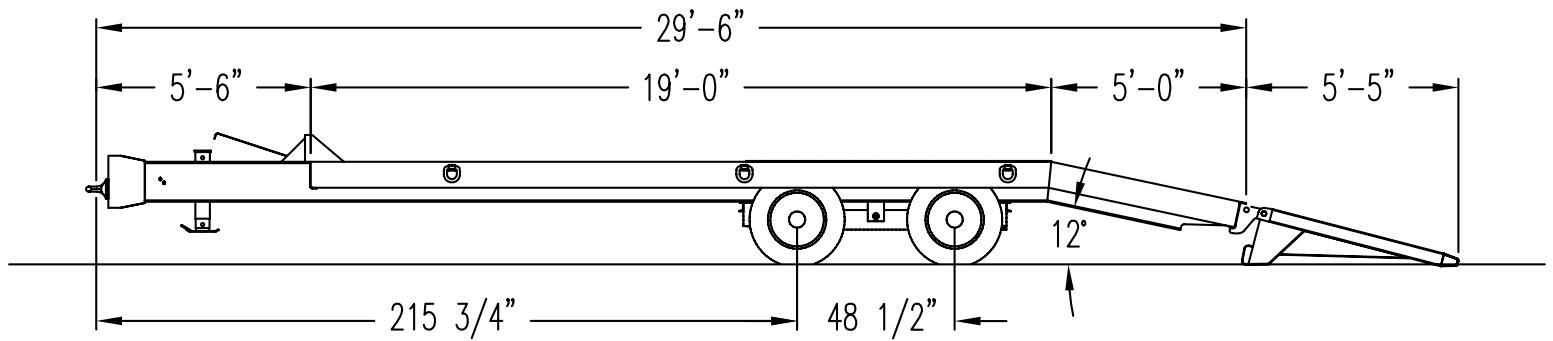

AUSTIN CARRY-ALL TAG-A-LONG SERIES

 **Talbert**®
SINCE 1938

AC-10 / AC-20

**AC-10
AC-20**

Pierced I-beam cross members are built on a rock-solid foundation on Talbert Tags and Tilts.

Apitong flooring – proven performance and durability ensures a solid base for any load.

Self-cleaning or optional wood-filled ramps; choose the ramp that's right for your load!

AC-10

- 20,000 lb. Capacity
- Adjustable 3 in. Pintle Eye
- Safety Chains With Hooks
- 15,000 lb. Single Speed Drop Leg
- Lockable Tool Box
- 8 in. Headboard
- 24 ft. 0 in. Deck (19 ft. 0 in. Flat; 5 ft. 0 in. Beavertail)
- 32-1/4 in. Loaded Deck Height
- 1/4 in. Floor Plate Over Wheel Wells
- Self Cleaning Beavertail Outside Of Main Beams
- 1-1/2 in. Apitong On Main Deck And Between Mainbeams Of Beavertail
- Tires: 235/85R16 (E)
- Wheels: Steel Disc Hub Piloted
- Electric Brakes (Breakaway Switch With Battery) (Air Brakes Optional)
- Self Cleaning Spring Assisted Rear Ramps
- Dexter Spring Suspension
- 3 Lash Rings Each Side
- Estimated Weight: 6,200 lbs.
- Talbert Red Or Black Paint

Various Options Available Upon Request. Specifications Subject To Change Without Notice.

AC-20

- 40,000 lb. Capacity
- Adjustable 3 in. Pintle Eye
- Safety Chains With Hooks
- 15,000 lb. Single Speed Drop Leg
- Lockable Tool Box
- 8 in. Headboard
- 24 ft. 0 in. Deck (19 ft. 0 in. Flat; 5 ft. 0 in. Beavertail)
- 32-1/4 in. Loaded Deck Height
- 1/4 in. Floor Plate Over Wheel Wells
- Self Cleaning Beavertail Outside Of Mainbeams
- 1-1/2 in. Apitong On Main Deck And Between Mainbeams Of Beavertail
- Tires: 215/75R17.5 (H)
- Wheels: Steel Disc Hub Piloted
- Air Brakes With 2S1M ABS
- Self Cleaning Spring Assisted Rear Ramps
- Hutch Spring Suspension
- 3 Lash Rings Each Side
- Estimated Weight: 8,500 lbs.
- Talbert Red Or Black Paint